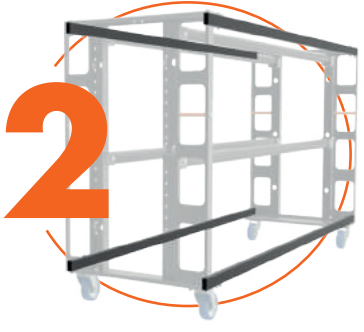

KEY FEATURES

Design your own cart

Build your perfect Meatrack step-by-step by choosing the most suitable height, length and amount of hanging tubes.

Efficient design

Pre-drilled holes in the side panels allow you to place the hanging tubes at any height and thus, maximize the use of space.

Flexible setup

Adjust the height, amount and position of the hanging tubes based on the type and number of fixtures you need for a specific job.

www.admiralstaging.com

TECHNICAL DATA

1 CHOOSE SIDE PANELS

Fork-side panel set of 2

Heights available:	110 cm	110 cm	203 cm	203 cm
Article code:	WAFSF11A	WAFSF11B	WAFSF21A	WAFSF21B
With centre bracket:	no	yes	no	yes
Material:	powder coated steel			

* boltset included

2 CHOOSE LENGTH PROFILES

Length profiles set of 4

Lengths available:	80 cm	160 cm	180 cm	210 cm
Article code:	WALPSL080	WALPSL160	WALPSL180	WALPSL210
Dimensions mm:	773 x 20 x 40	1588 x 20 x 40	1773 x 20 x 40	2073 x 20 x 40
Material:	powder coated steel			