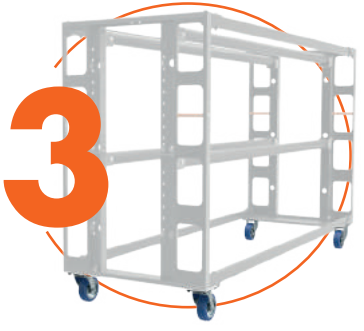

KEY FEATURES

Design your own cart

Build your perfect Meatrack step-by-step by choosing the most suitable height, length and amount of hanging tubes.

Efficient design

Pre-drilled holes in the side panels allow you to place the hanging tubes at any height and thus, maximize the use of space.

Heights available:	110 cm	110 cm	203 cm	203 cm
Article code:	WAFSF11A	WAFSF11B	WAFSF21A	WAFSF21B
With centre bracket:	no	yes	no	yes
Material:	powder coated steel			

* boltset included

2 CHOOSE LENGTH PROFILES

Length profiles set of 4

Lengths available:	80 cm	160 cm	180 cm	210 cm
Article code:	WALPSL080	WALPSL160	WALPSL180	WALPSL210
Dimensions mm:	773 x 20 x 40	1588 x 20 x 40	1773 x 20 x 40	2073 x 20 x 40
Material:	powder coated steel			