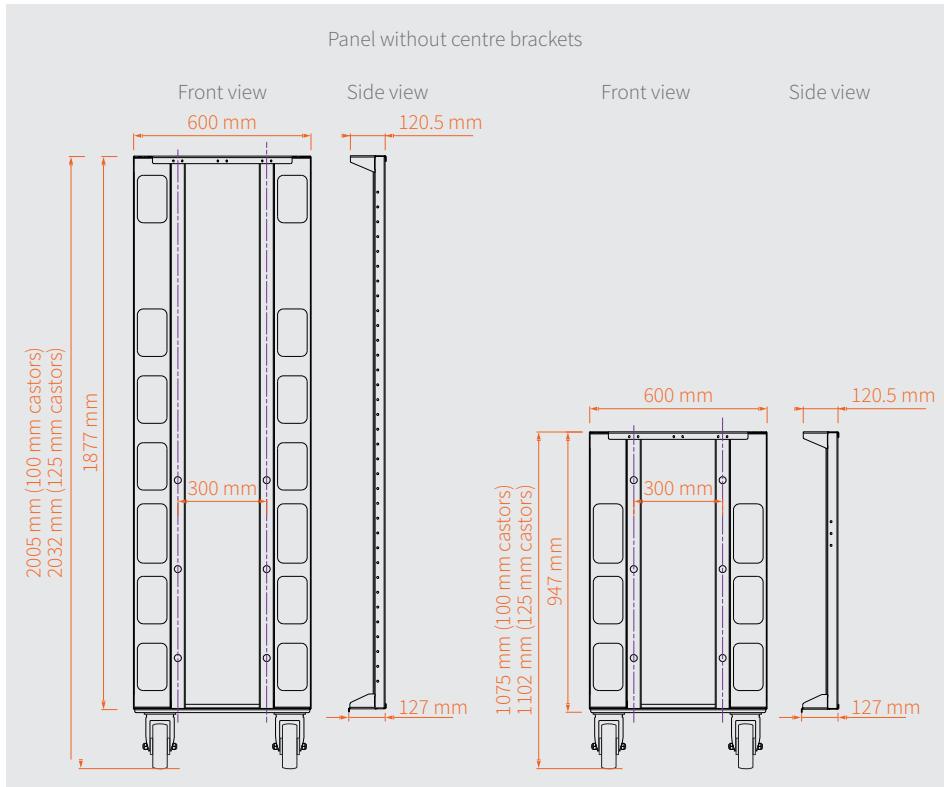

Centre bracket set

Heights available:	H110	H203
Article code:	WAM2P03	WAM2P05
Dimensions :	930 mm	1860 mm
Material:	powder coated steel	

* centre brackets can be purchased separately and mounted on fork-side panels without one

** centre bracket set includes screws

ADMIRAL
STAGING

| www.admiralstaging.com | Josink Kolkweg 10 | 7545 PR Enschede | The Netherlands | Tel: +31 53 4 301 201 |