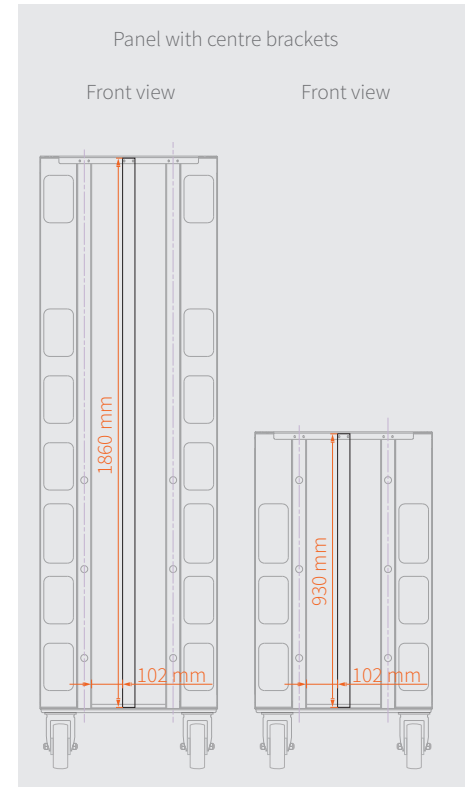

Centre bracket set

Heights available:	H110	H203
Article code:	WAM2P03	WAM2P05
Dimensions :	930 mm	1860 mm
Material:	powder coated steel	

* centre brackets can be purchased separately and mounted on fork-side panels without one

** centre bracket set includes screws

ADMIRAL
STAGING

| www.admiralstaging.com | Josink Kolkweg 10 | 7545 PR Enschede | The Netherlands | Tel: +31 53 4 301 201 |