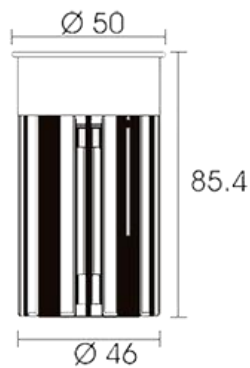

Eco Architectural- MR16 Module LED

Technical Information

- Power Supply: 220-240V
- Power Consumption: 13W
- Power Factor: >0.9
- Light Source: 13W MR16 module
- Color Temperature: 2700K/ 3000K/ 4000K/ 5000K
- CRI:90-95
- Beam Angle: 24°/ 38°/ 60°
- Dimmer: dimmable
- Lumen: 1050lm
- N.W: 0.13Kg
- Dimension: Ø50x85.4mm
- Punch Dimension: Ø46mm