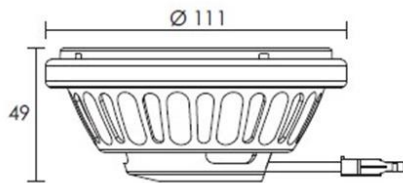

Eco Architectural- QR AR111 LED

Technical Information

- Power Supply: AC 220-240V
- Power Consumption: 15W
- Light Source: AR111
- Average Lifespan: 50,000h
- Color Temperature: 2700K/3000K/4000K/5000K
- CRI: 83 (95 available for 2700/3000/4000K)
- Beam Angle: 24°/38°/60°/90°
- Dimmer: smooth dimming range from 100%-10%, compatible with most of the dimmers.
- Lumen: 1120/1200/1290lm
- Certificates: CE, RoHS
- Dimension: Ø111x49mm