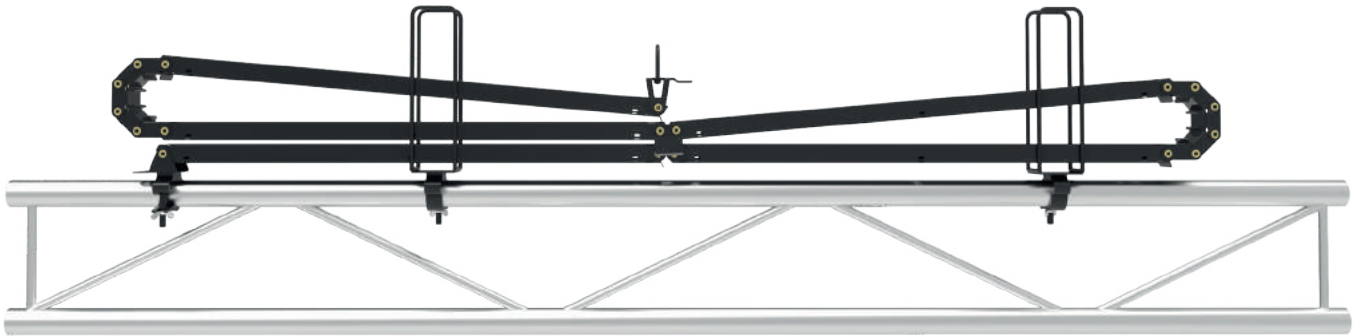

# SNAKE<sup>®</sup> CABLE GUIDE

A versatile cable management solution designed to prevent technical hiccups from happening while guiding cables. The Snake cable guide can be mounted onto single tubes, square - or triangle truss 30 and 40. Different height variations are available in both a silver and black version.

## DIMENSIONS

### Snake cable guide

Article code: RIKGSN...

Material: silver parts: galvanized steel  
black parts: powder coated steel  
bearings: brass

Dimensions: 2m Base height 3, 5 and 7 m  
3m Base height 5, 6, 7, 8, 9, 10, 11 and 12 m  
4m Base height 12, 13, 14, 15 and 16 m

## ASSEMBLY ON SINGLE TUBE OR TRUSS

An assembly set to mount the Snake cable guide on a single tube is included. To mount the Snake onto 30 or 40 truss there are two types of Extension sets available, both in black and silver.