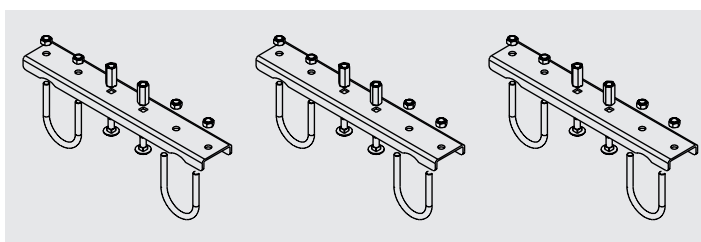

Snake extension set for 40 truss

Article code:	RIKGSN122B	RIKGSN122
EAN:	8720094427522	8720094427515
Material:	powder coated steel	galvanized steel
Bolt size:	M8	M8
Colour:	black	silver

ADMIRAL
STAGING

| www.admiralstaging.com | Josink Kolkweg 10 | 7545 PR Enschede | The Netherlands | Tel: +31 53 4 301 201 |