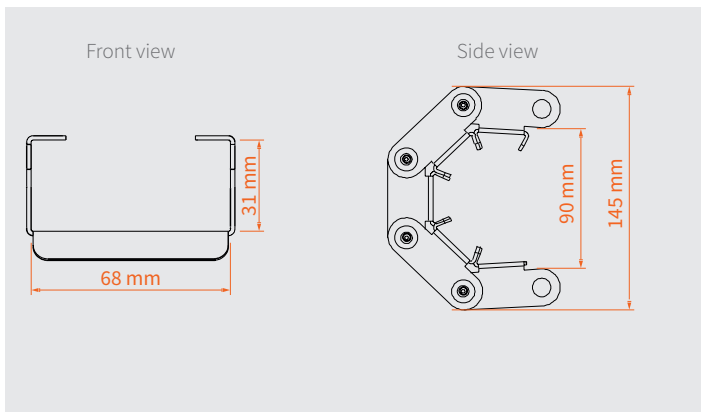

### Minimal horizontal movement

Thanks to the interlocking mechanism of the hinges, lateral movement while hoisting the truss up and down is minimized.

## DIMENSIONS

### Snake cable guide

Article code: RIKGSN...

Material: silver parts: galvanized steel  
black parts: powder coated steel  
bearings: brass

Dimensions: 2m Base height 3, 5 and 7 m  
3m Base height 5, 6, 7, 8, 9, 10, 11 and 12 m  
4m Base height 12, 13, 14, 15 and 16 m