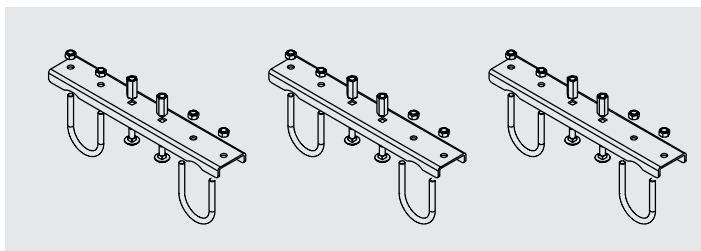

EXTENSION SETS FOR TRUSS

Snake extension set for 30 truss

Article code:	RIKGSN121B	RIKGSN121
EAN:	8720094421858	8720094421841
Material:	powder coated steel	galvanized steel
Bolt size:	M8	M8
Colour:	black	silver