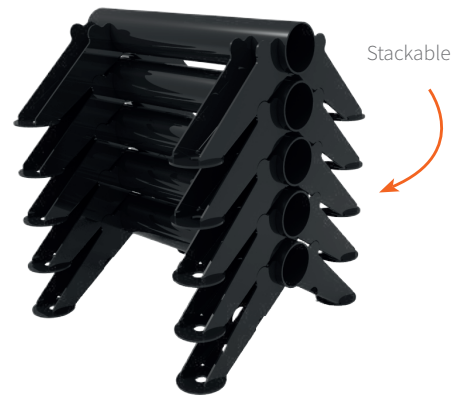

ADMIRAL
STAGING

TRUSS TOPPER/ FLOOR STAND[®]

Stackable, slip-resistant and versatile!
Equipped with a round tube for theater hooks
or half couplers, our Truss topper / Floor stand
supports equipment up to 100 kg.
Perfect for lighting fixtures, projectors and more
in both temporary and permanent setups.

KEY FEATURES

Multiple uses

It can be mounted on top or underneath 30-truss or
being used on its own as a floor stand.

Anti-slip

The legs of the Truss topper / Floor stand are fitted
with rubber pads to avoid any slipping.

Stackable

Designed with leg notches to facilitate simple stack-
ing and convenient storage.

© Design registered in the EU and UK

www.admiralstaging.com

DIMENSIONS

TECHNICAL DATA

Truss topper / Floor stand

Article code:	STVLADB30
EAN:	8720094422824
ELL:	100 kg
Material:	steel
Dimensions:	290 x 290 x 115 mm
Weight:	1.56 kg
Colour:	black powder coated gloss 30% (RAL 9005)