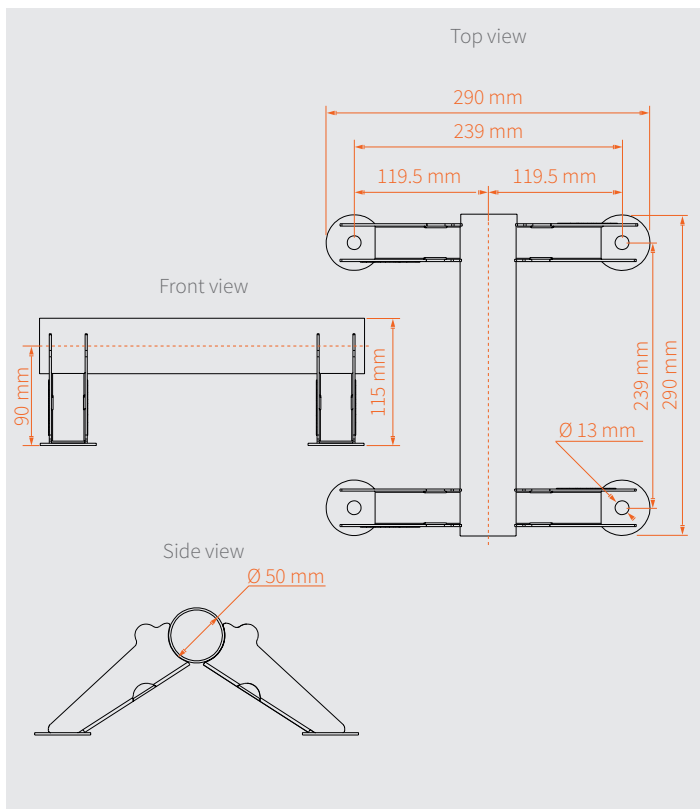

ADMIRAL
STAGING

TRUSS TOPPER/ FLOOR STAND[®]

Stackable, slip-resistant and versatile!
Equipped with a round tube for theater hooks
or half couplers, our Truss topper / Floor stand
supports equipment up to 100 kg.
Perfect for lighting fixtures, projectors and more
in both temporary and permanent setups.

KEY FEATURES

Multiple uses

It can be mounted on top or underneath 30-truss or
being used on its own as a floor stand.

Anti-slip

The legs of the Truss topper / Floor stand are fitted
with rubber pads to avoid any slipping.

Stackable

Designed with leg notches to facilitate simple stack-
ing and convenient storage.

© Design registered in the EU and UK

www.admiralstaging.com

DIMENSIONS

TECHNICAL DATA

Truss topper / Floor stand

Article code:	STVLADB30
EAN:	8720094422824
ELL:	100 kg
Material:	steel
Dimensions:	290 x 290 x 115 mm
Weight:	1.56 kg
Colour:	black powder coated gloss 30% (RAL 9005)