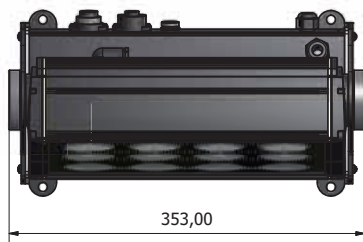

Studio Due

emotion and creativity in light

PHYSICAL

© Copyright 2014 Studio Due light srl
Strada Poggino, 100
01100 Viterbo (Italy)
tel. +39.0761.352520 (4 lines)
fax +39.0761.352653
C.F. e P. IVA 05793121004

Specifications are subject to change without notice. Trademarks are the property of Studio Due Light Srl
www.studiodue.com