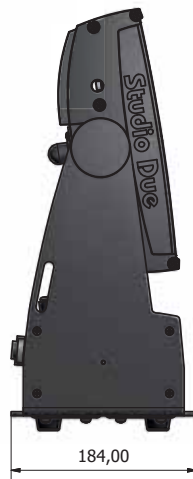

Studio Due

emotion and creativity in light

PHYSICAL

© Copyright 2014 Studio Due light srl
Strada Poggino, 100
01100 Viterbo (Italy)
tel. +39.0761.352520 (4 lines)
fax +39.0761.352653
C.F. e P. IVA 05793121004

Specifications are subject to change without notice. Trademarks are the property of Studio Due Light Srl
www.studiodue.com