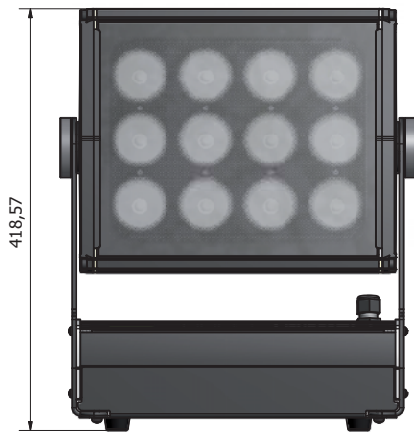

Studio Due

emotion and creativity in light

PHYSICAL

© Copyright 2014 Studio Due light srl
Strada Poggino, 100
01100 Viterbo (Italy)
tel. +39.0761.352520 (4 lines)
fax +39.0761.352653
C.F. e P. IVA 05793121004

Specifications are subject to change without notice. Trademarks are the property of Studio Due Light Srl
www.studiodue.com