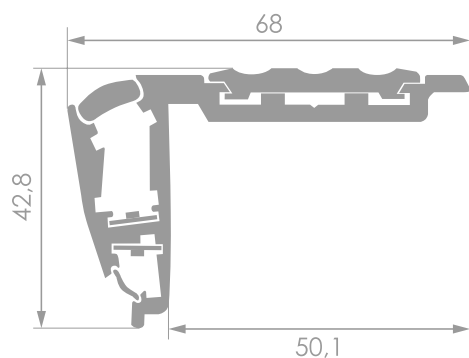

# STREAMLINE DUO

A brand new patented universal aluminium step profile with anti-slip insert and dual LED illumination. This profile has no visible screw holes. The end caps of the profile are adjustable. This unique function is extremely useful when steps were wrongly measured and/or their length differs. Often the ability to extend profile by the 3cm is the only way to finish project on time and without additional costs.

## Technical data

Material	aluminium
Profile colour	black, silver
Profile variant	- with row marker - without row marker
LedFLEX lighting	- 30 LED/m - 60 LED/m - 120 LED/m
Colours	- transparent - opal - blue - red - orange - any colour from RAL palette - RGB
Input voltage	12V or 24V
Power	4,8 W/m; 7,2 W/m; 9,6 W/m
Control	DALI, KNX, DMX, Smartphone

## Dimensions [mm]