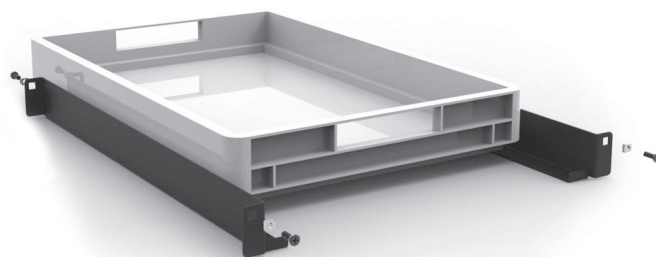

Drawer profile included with plastic crate set