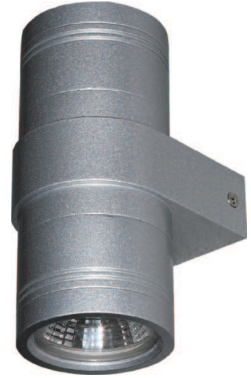

Wall Mounting Landscape Light

R7BA0128

R7BB0227

Sanded Brown RAL 8019	Sanded Black RAL 9005	Silver Resistant Paint RAL 9006
		

Unit:mm

Material specifications

Housing	12# Die-casting dark grey powder coated aluminum. T=60-80µm.Adhesion of ISO class 1/ASTM class 4B
Lens	Optical reflector, efficiency≥85%
Glass	Tempered glass.T=6mm
LED Driver	Constant Voltage Input,Constant Current Output
LED	COB LED 8W
Operating temperature	-20°C~40°C

Item	Light source	Reflector	Lens degree selected by manufacturer(θ1/2)	Input voltage(v)	Typical operating current(mA)	Typical consumption(w)	Typical luminance(lm)
R7BA0128	1×10W COB	R8	24	24VDC 120/240	24V =480 120V=107 240V= 60	24V =11.5 120V=12.6 240V=12.6	Cool white=932 Warm white=845
R7BB0227	2×8W COB	R8	24	24VDC 120/240	24V =822 120V=182 240V=103	24V =19.7 120V=21.0 240V=21.0	Cool white=932×2 Warm white=845×2