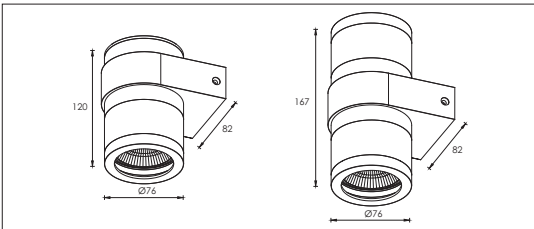

Wall Mounting Landscape Light

R7BA0128

R7BB0227

Sanded Brown RAL 8019	Sanded Black RAL 9005	Silver Resistant Paint RAL 9006
		

Unit:mm

Material specifications

Housing	12# Die-casting dark grey powder coated aluminum. T=60-80µm.Adhesion of ISO class 1/ASTM class 4B
Lens	Optical reflector, efficiency≥85%
Glass	Tempered glass.T=6mm
LED Driver	Constant Voltage Input,Constant Current Output
LED	COB LED 8W
Operating temperature	-20°C~40°C

Item	Light source	Reflector	Lens degree selected by manufacturer(θ1/2)	Input voltage(v)	Typical operating current(mA)	Typical consumption(w)	Typical luminance(lm)
R7BA0128	1×10W COB	R8	24	24VDC 120/240	24V =480 120V=107 240V= 60	24V =11.5 120V=12.6 240V=12.6	Cool white=932 Warm white=845
R7BB0227	2×8W COB	R8	24	24VDC 120/240	24V =822 120V=182 240V=103	24V =19.7 120V=21.0 240V=21.0	Cool white=932×2 Warm white=845×2