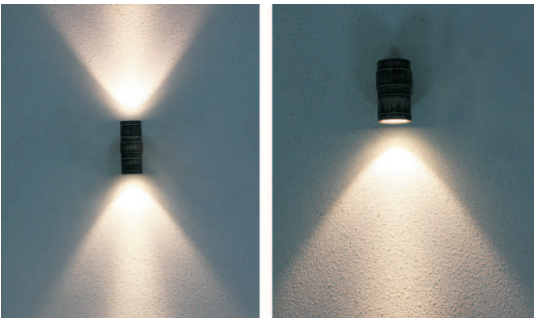

Wall Mounting Landscape Light

R7BA0128

R7BB0227

Sanded Brown RAL 8019	Sanded Black RAL 9005	Silver Resistant Paint RAL 9006
		

Unit:mm

Material specifications

Housing	12# Die-casting dark grey powder coated aluminum. T=60-80µm.Adhesion of ISO class 1/ASTM class 4B
Lens	Optical reflector, efficiency≥85%
Glass	Tempered glass.T=6mm
LED Driver	Constant Voltage Input,Constant Current Output
LED	COB LED 8W
Operating temperature	-20°C~40°C

Item	Light source	Reflector	Lens degree selected by manufacturer(θ1/2)	Input voltage(v)	Typical operating current(mA)	Typical consumption(w)	Typical luminance(lm)
R7BA0128	1×10W COB	R8	24	24VDC 120/240	24V =480 120V=107 240V= 60	24V =11.5 120V=12.6 240V=12.6	Cool white=932 Warm white=845
R7BB0227	2×8W COB	R8	24	24VDC 120/240	24V =822 120V=182 240V=103	24V =19.7 120V=21.0 240V=21.0	Cool white=932×2 Warm white=845×2