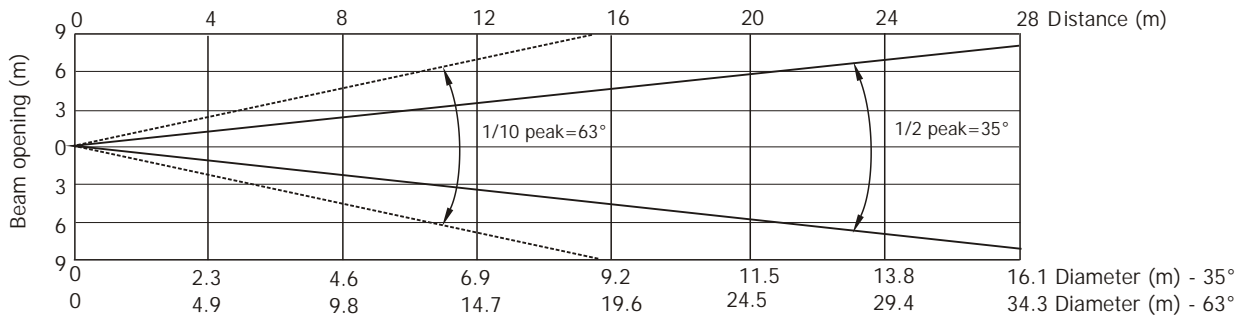

Robin ColorStrobe

Photometric Diagram

Distance (m)	4	5	8	12	16	20	24	28	
Red	2030/189	1300/121	507/47	226/21	127/12	80/8	56/5	42/4	Intensity (center) Lux/Footcandles
Green	2670/248	1710/159	670/28	297/28	170/16	107/10	74/7	55/5	
Blue	390/36	250/23	98/9	45/4	25/1.5	15/1.5	11/1	8/0.7	
White	3655/340	2340/217	915/85	405/38	230/21	145/14	102/9	75/7	
R+G+B+W	6765/630	4330/402	1690/157	750/70	420/39	270/25	190/18	138/13	

Illuminance distribution

Distance=5m