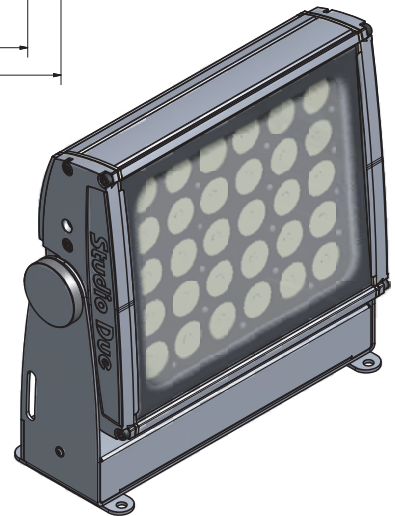

art. 14081
WL30 UN (Ultra Narrow) Monochromatic

Studio Due

emotion and creativity in light

WL 30 UN

monochromatic

The new **WL 30 UN (ULTRA NARROW)** with its smart design is the new IP67 LED Lighting fixture suitable for monochromatic applications.

Utilizes high brightness LEDs combined with an high efficient optic system for a rectangular projection.

The **ULTRA NARROW** lenses of 4°, allow to light up objects from far away distance (more than 200 meters).

- **SOURCE**

n. 30 (5W) White LEDs
70W total light power
10000 lm

- **OPTIC**

4° ULTRA NARROW 35 mm lenses

- **CONNECTIONS**

Main Power: 3x0,75mm cable

- **RATING PROTECTION**

IP 67

WxDxH: 351,5x130x340 mm
Weight: 9 Kg.

Click on the QR Code with your smartphone to go directly to the fixture website page

Studio Due

emotion and creativity in light

PHYSICAL

© Copyright 2014 Studio Due light srl
Strada Poggino, 100
01100 Viterbo (Italy)
tel. +39.0761.352520 (4 lines)
fax +39.0761.352653
C.F. e P. IVA 05793121004