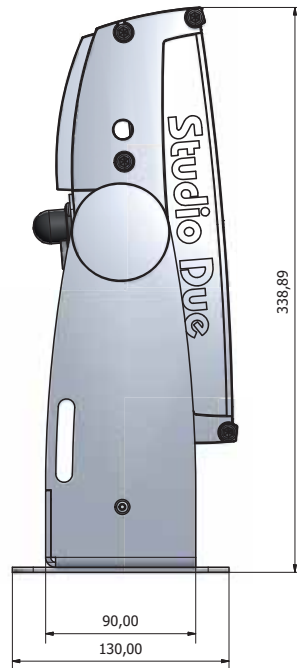

Utilizes high brightness LEDs combined with an high efficient optic system for a rectangular projection.

The **ULTRA NARROW** lenses of 4°, allow to light up objects from far away distance (more than 200 meters).

- **SOURCE**

n. 30 (5W) White LEDs
70W total light power
10000 lm

- **OPTIC**

4° ULTRA NARROW 35 mm lenses

- **CONNECTIONS**

Main Power: 3x0,75mm cable

- **RATING PROTECTION**

IP 67

WxDxH: 351,5x130x340 mm
Weight: 9 Kg.

Click on the QR Code with your smartphone to go directly to the fixture website page

Studio Due

emotion and creativity in light

PHYSICAL

© Copyright 2014 Studio Due light srl
Strada Poggino, 100
01100 Viterbo (Italy)
tel. +39.0761.352520 (4 lines)
fax +39.0761.352653
C.F. e P. IVA 05793121004