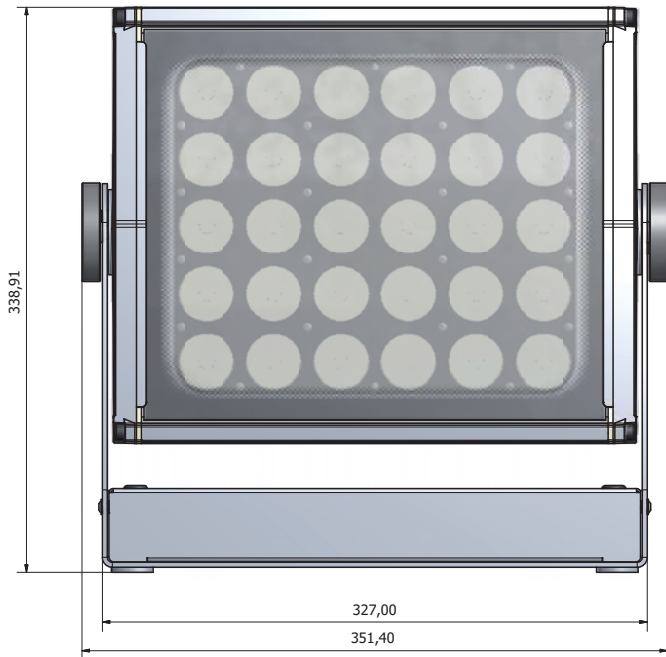

art. 14081
WL30 UN (Ultra Narrow) Monochromatic

Studio Due

emotion and creativity in light

WL 30 UN

monochromatic

The new **WL 30 UN (ULTRA NARROW)** with its smart design is the new IP67 LED Lighting fixture suitable for monochromatic applications.

Utilizes high brightness LEDs combined with an high efficient optic system for a rectangular projection.

The **ULTRA NARROW** lenses of 4°, allow to light up objects from far away distance (more than 200 meters).

- **SOURCE**

n. 30 (5W) White LEDs
70W total light power
10000 lm

- **OPTIC**

4° ULTRA NARROW 35 mm lenses

- **CONNECTIONS**

Main Power: 3x0,75mm cable

- **RATING PROTECTION**

IP 67

WxDxH: 351,5x130x340 mm
Weight: 9 Kg.

Click on the QR Code with your smartphone to go directly to the fixture website page

Studio Due

emotion and creativity in light

PHYSICAL

© Copyright 2014 Studio Due light srl
Strada Poggino, 100
01100 Viterbo (Italy)
tel. +39.0761.352520 (4 lines)
fax +39.0761.352653
C.F. e P. IVA 05793121004