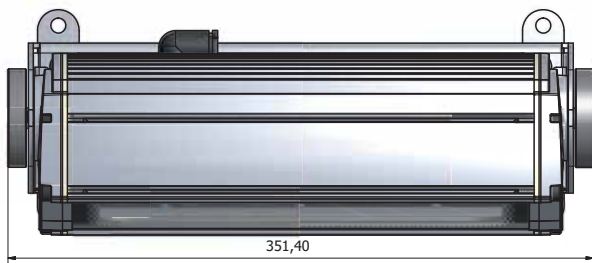

- **SOURCE**

n. 30 (5W) White LEDs
70W total light power
10000 lm

- **OPTIC**

4° ULTRA NARROW 35 mm lenses

- **CONNECTIONS**

Main Power: 3x0,75mm cable

- **RATING PROTECTION**

IP 67

WxDxH: 351,5x130x340 mm
Weight: 9 Kg.

Click on the QR Code with your smartphone to go directly to the fixture website page

Studio Due

emotion and creativity in light

PHYSICAL

© Copyright 2014 Studio Due light srl
Strada Poggino, 100
01100 Viterbo (Italy)
tel. +39.0761.352520 (4 lines)
fax +39.0761.352653
C.F. e P. IVA 05793121004