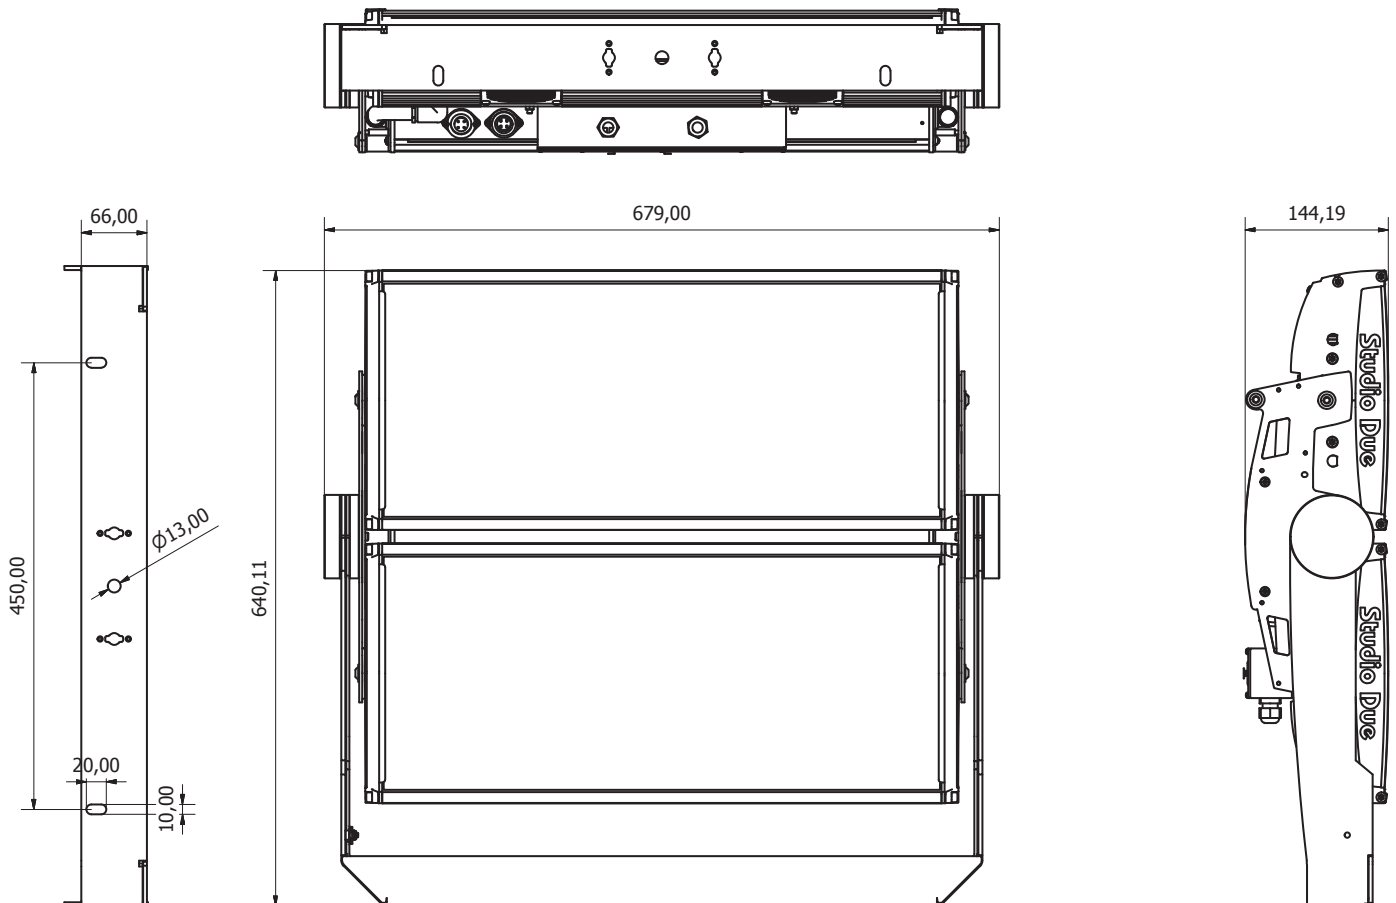

Studio Due

emotion and creativity in light

PHYSICAL

© Copyright 2014 Studio Due light srl
Strada Poggino, 100
01100 Viterbo (Italy)
tel. +39.0761.352520 (4 lines)
fax +39.0761.352653
C.F. e P. IVA 05793121004

Specifications are subject to change without notice. Trademarks are the property of Studio Due Light Srl
www.studiodue.com