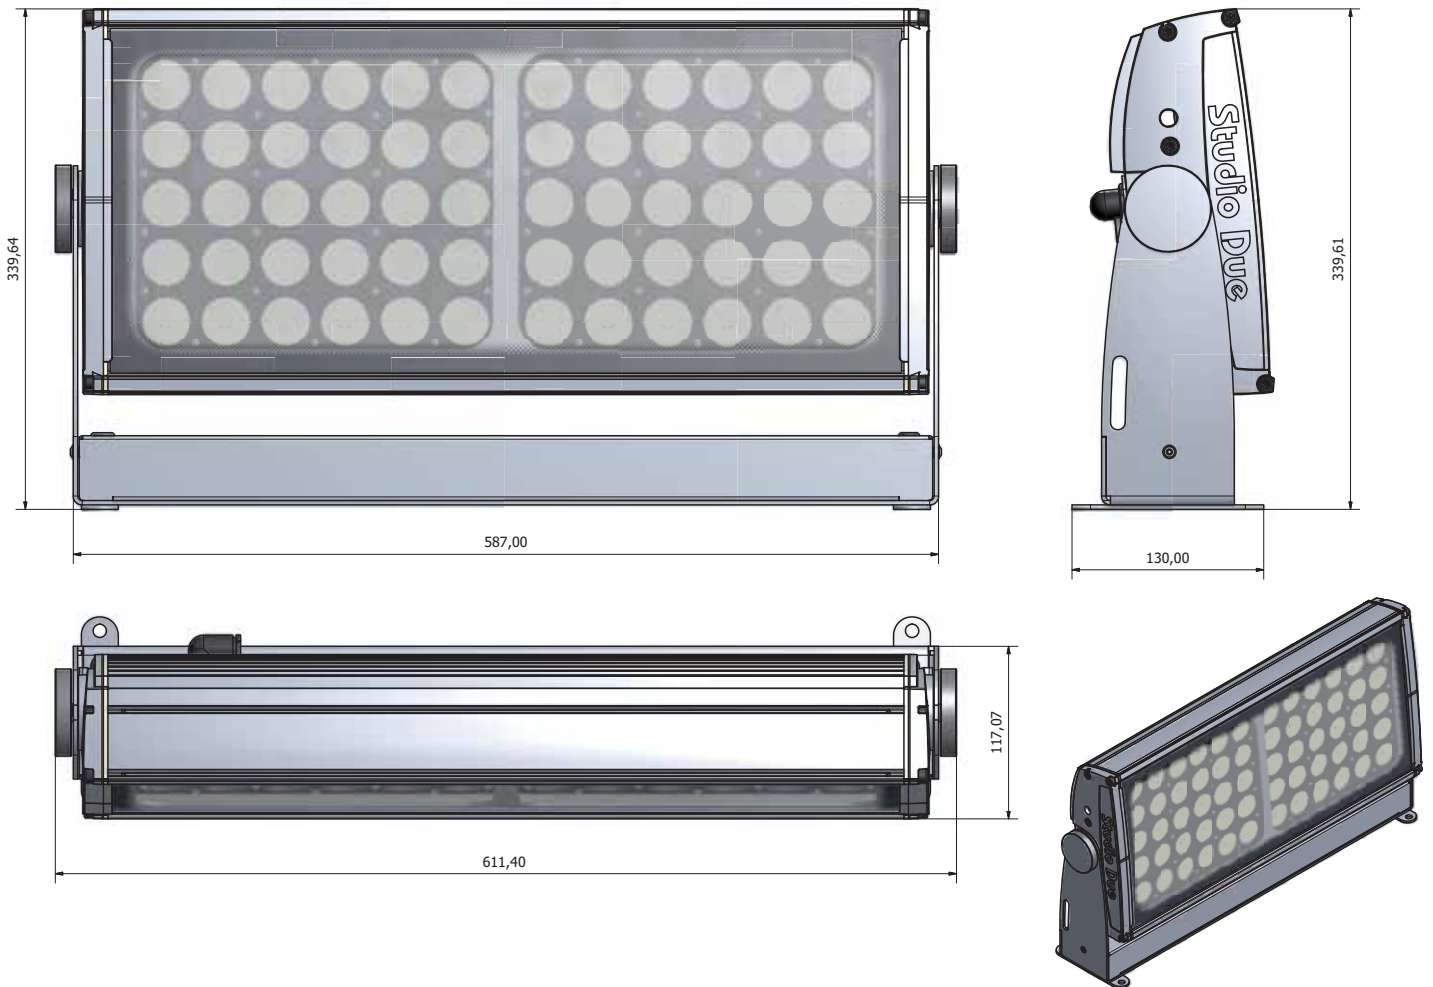

Studio Due

emotion and creativity in light

PHYSICAL

© Copyright 2014 Studio Due light srl
Strada Poggino, 100
01100 Viterbo (Italy)
tel. +39.0761.352520 (4 lines)
fax +39.0761.352653
C.F. e P. IVA 05793121004

Specifications are subject to change without notice. Trademarks are the property of Studio Due Light Srl
www.studiodue.com