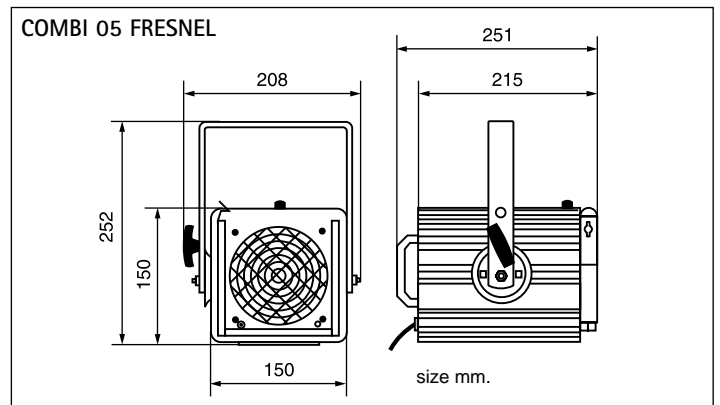

Net weight Kg 3.0 – Gross weight Kg 3.4 – Box volume m³ 0.017

Information for ordering accessories and different versions

Code

- Combi 05 PC with safety net COM 05 PC
- Combi 05 Fresnel with safety net COM 05 F

Accessories

- Colour filter frame TC S05
- 4-door rotatable barndoors PL 4 S05
- Safety bond FUNE
- Theatre C-hook in black painted steel for 30 to 50mm diameter tubes GAC
- TV C-hook in die-cast aluminium (PIVOT DIN adaptor required) A8
- 29mm / M10 spigot adapter PIVOT DIN
- Aluminium clamp for 50mm diameter tubes HC / 500
- Superclamp CLAMP
- Colour changing scroller, DMX 512 or 0/10V controlled on request

Options

- Clear lens for Combi 05 PC on request
- 100-120V lamp version on request

Lamps

Long life (2950 °K)

Theatre (3050 °K)

Film/TV (3200 °K)

Type / Order code	M 38	M 40	T 18	T26	CP 81	CP 82	CP 89
Power (W)	300	500	500	650	300	500	650
Lampholder	GY 9.5	GY 9.5	GY 9.5	GY 9.5	GY 9.5	GY 9.5	GY 9.5
Light-centre/base lamp distance (mm)	46.5	46.5	46.5	46.5	46.5	46.5	46.5
Luminous flux (Lumen)	5200	10000	11000	14500	7800	13500	17500
Life time (hours)	2000	2000	360	600	180	180	180
Colour temperature (°K)	2950	2950	3050	3050	3200	3200	3200
Supply voltage (V)	230	230	230	230	230	230	230
Nominal current (Amp.)	1.3	2.17	2.17	2.8	1.3	2.17	2.8