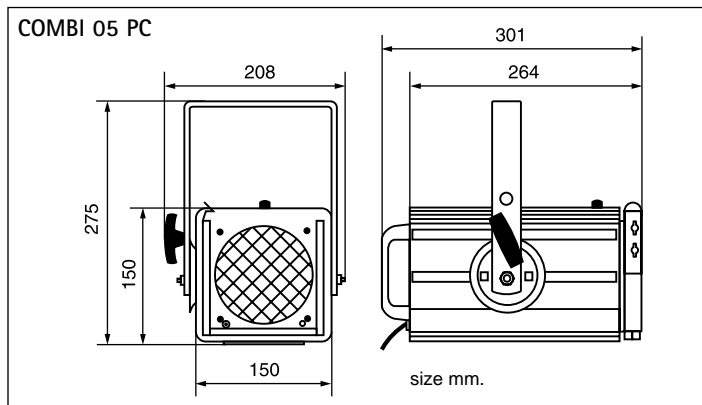

### Electrical

- Standard 230V, 50/60Hz power supply (others available on request)
- Lamp-holder type GY 9.5
- 2m power supply cable (plug available on request)
- Strain relief cable clamp entry into light housing

### Optical

- Spherical reflector in 99.99% polished and treated aluminium: 70mm diameter
- 110mm diameter borosilicate lens mounted onto extended holders to allow ventilation

### Operational

- Access for lamp maintenance from top removable cover
- Yoke with 10mm diameter hole, adjustable height, reversible and sliding into extruded rails to balance accessories and for use in any position
- Heat insulated knobs and handles
- Focus adjustment by an endless screw mechanism operated by rear knob