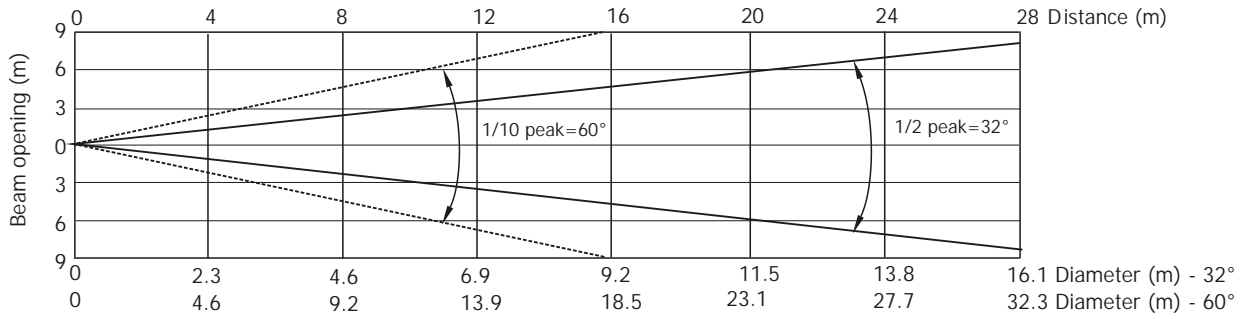

## Photometric Diagram

Distance (m)	4	5	8	12	16	20	24	28	
White	8750/813	5600/520	2190/203	970/90	550/51	350/33	243/23	180/17	Intensity (center) Lux/Footcandles