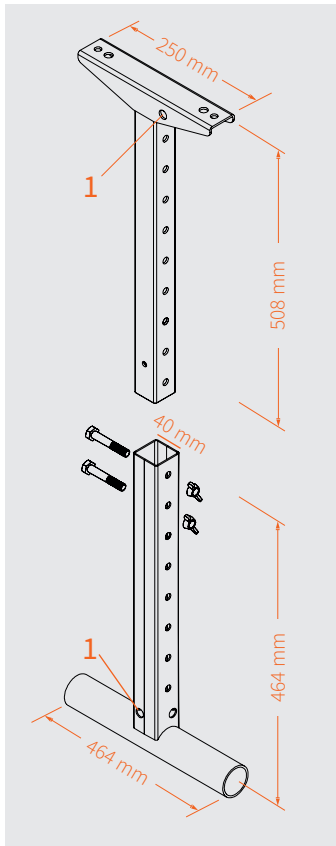

### **Unique setup**

The different hanging options and numerous length and width combinations allow you to create your one of a kind light show construction.

## DIMENSIONS

*Freedom Drop arm bottom side black*

Article code: RIPFT08B  
 WLL: 200 kg  
 Diameter tube:  $\varnothing$  50 mm  
 Material: stainless steel  
 Weight: 1.13 kg