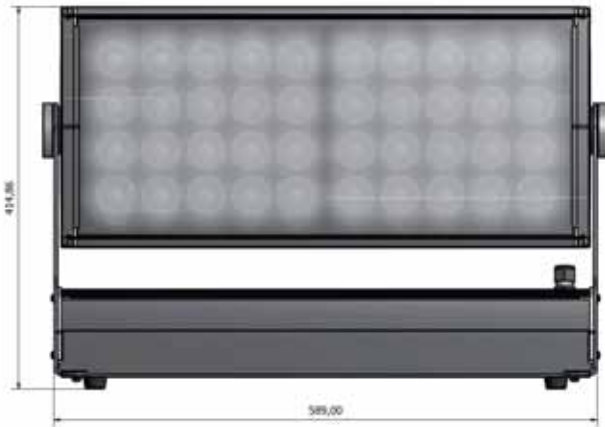

Studio Due

emotion and creativity in light

Single 40

The new SINGLE 40 RGBW/FC (Full Color) is a refined and compact, IP67 LED Lighting fixture with a large and uniform light output. The fixture uses high brightness LEDs RGBW/FC and combines an innovative optic system with a wide beam for a superb color mixing. Highly efficient and impressive light output. Suitable for permanent architectural installations and for temporarily events.

TECHNICAL FEATURES

• SOURCE

n. 40 RGBW (20W) LEDs
280W total light power
Red 2600lm, Green 5400lm, Blue 1000lm, White 6000lm

• OPTIC

25° (45mm lenses)
On request:
- 10°, 40° (45 mm lenses)
- 65° plan-filter
- Barn-door
- Anti-glare

• PHYSICAL

WxDxH: 613x185x415 mm
Weight: 19 Kg.

Click on the QR Code
with your smartphone
to go directly to the
fixture website page

Studio Due

emotion and creativity in light

PHISICAL

© Copyright 2013 Studio Due light srl
Strada Poggino, 100
01100 Viterbo (Italy)
tel. +39.0761.352520 (4 lines)
fax +39.0761.352653
C.F. e P. IVA 05793121004